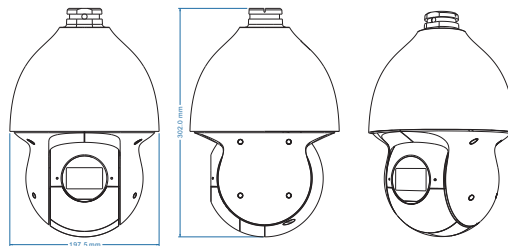

Interface	
Network	RJ45
Audio	MIC IN x 1, LINE OUT x 1
Video Output	None
Onboard Storage	Built-in micro SD/SDHC/SDXC slot
RS485	None
Alarm	Input x 1, Output x 1
Hardware Reset	Yes
Environmental	
Operating Temperature	- 40 °C ~ 70 °C
Operating Humidity	≤90%
Ingress Protection	IP67
Vandal Resistance	IK10
General	
Power Supply	DC24V / PoE+
Power Consumption	24W
Dimensions (mm)	Φ 197.5mm × 302mm
Material	Metals
Weight	Approx.2.9KG
Installation	Wall mounting, Pole mounting, Pendant mounting and Corner mounting(no accessories in the package)
Certification	ROHS, CE, FCC

Dimensions

Accessories

ISPTZPD01A	ISPTZWM01A	ISPTZPMWM02A	ISPTZCMWM02A
Pendant mount for 4MP 25x outdoor PTZ	Wall mount for 4MP 25x outdoor PTZ	Pole mount for 4MP 25x outdoor PTZ	Corner mount for 4MP 25x outdoor PTZ

Ordering Information

Model	Description
ISV-P04Z252S-NT	H.265 4MP PTZ N/W Camera, 1/2.8" CMOS, 25x Optical Zoom, 300M IR, Micro SD, DC24V / PoE, IP67, Smart AT

About Johnson Controls

At Johnson Controls, we transform the environments where people live, work, learn and play. From optimising building performance to improving safety and enhancing comfort, we drive the outcomes that matter most. We deliver our promise in industries such as healthcare, education, data centers, and manufacturing. With a global team of 105,000 experts in more than 150 countries and more than 130 years of innovation, we are the power behind our customers' mission. Our leading portfolio of building technology and solutions includes some of the most trusted names in the industry, such as Tyco®, York®, Metasys®, Ruskin®, Titus®, Frick®, Penn®, Sabroe®, Simplex®, Ansul® and Grinnell®.

For more information, visit www.tyco-apac.com